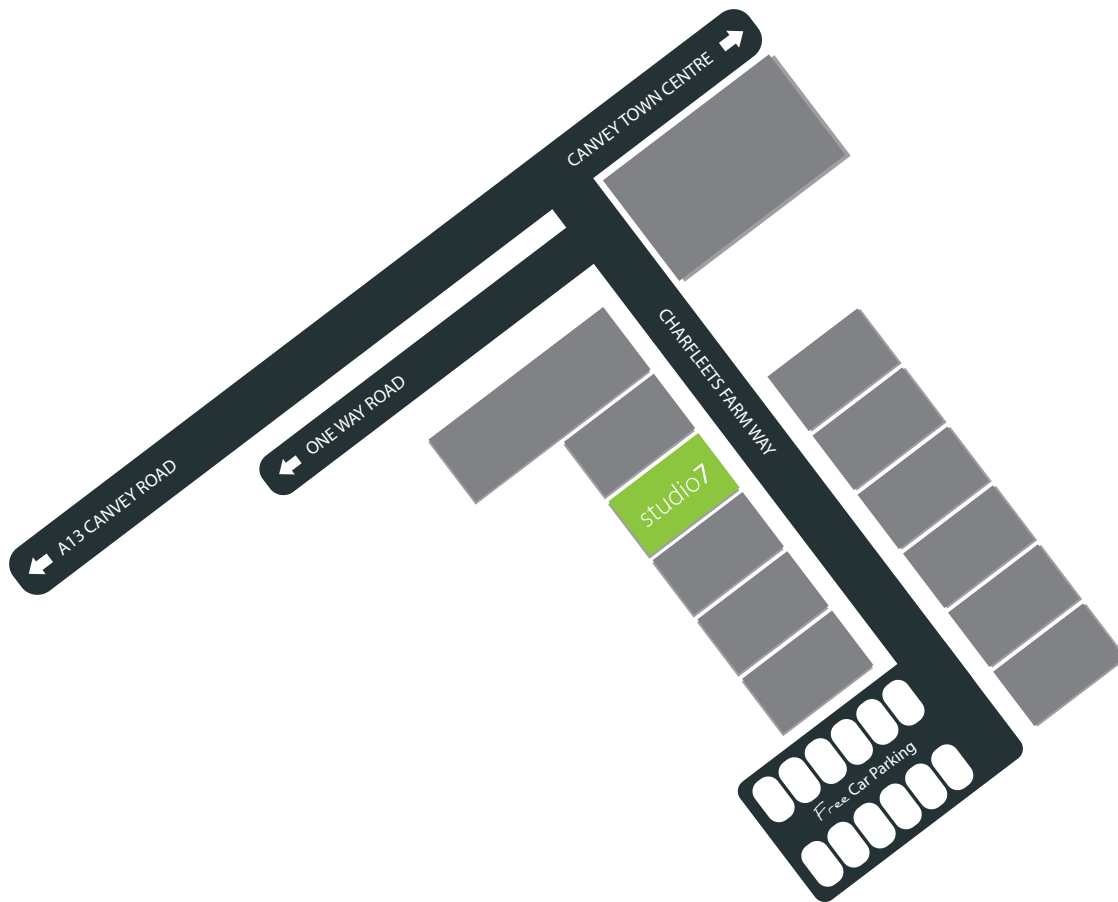

Directions To Studio 7

Studio 7, First Floor, Charfleets Farm Way, Canvey Island, Essex, SS8 0PA

Via Train

If travelling from London, from any underground station – take the circle line to Tower Hill, Change at Tower Hill and walk to Fenchurch Street station where you can take the C2C line (Southend / Shoeburyness Bound) to Benfleet Station. From here you will need to arrange road travel. We are only around 5 minutes via taxi from Benfleet Station.

Via Road:

From The M25 London: Travelling anti clockwise take junction 30 signposted the A13, follow the A13 all the way to Sadler's Farm roundabout. At the first round about take the second exit, at the 2nd round about turn right also taking the second exit, this will bring you onto Canvey Way. Continue down this road until you reach Waterside roundabout; take the third exit and continue until you reach the next round about. At this round about take the first exit and you will soon arrive at another roundabout take the first exit once again, moving onto Canvey Road. Driving along this road you will soon see a car showroom with an access road, take the first right, then an immediate left taking you down a straight narrow road Impact Media Design is the 2nd Unit on the right hand side.